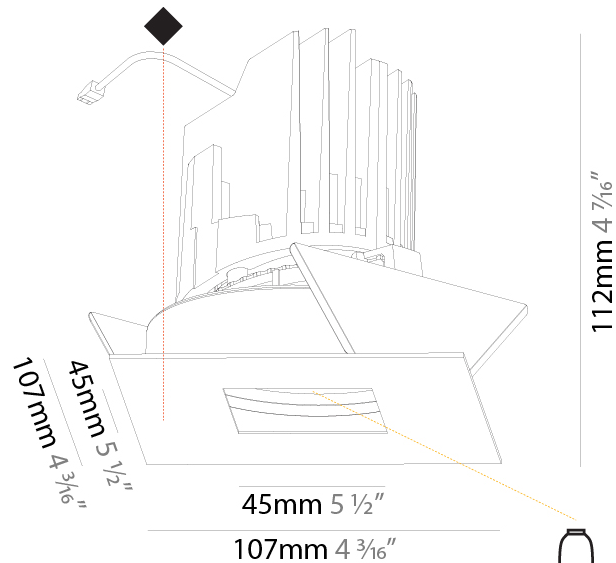

PHYSICAL

Shape: Square
Length (mm): 107
Length (in): 4 ³/₁₆
Width (mm): 107
Width (in): 4 ³/₁₆
Depth (mm): 112
Depth (in): 4 ⁷/₁₆
Ceiling Thickness (mm): 10 / 12.5 / 15
Ceiling Thickness (in): 3/8 or 1/2 or 9/16
Min. Recessing Depth (mm): 130
Min. Recessing Depth (in): 5 ¹/₈
Light Distribution: Adjustable / Downlight
Weight (kg): 0.479
Weight (lbs): 1.06
Fixture Finish: SSR / BKV / CWI / CRY / HAB / UFT / ITA / RUA / FTG / MYG / LOD / PUS / FRO / FUP / KIA / POP / BLS / SPG / MEY / GOH / GUM / CHC / COM / ABZ / JAG / OBR / MOS / ROR
Fixture Material: Aluminum Die Cast
Cut-out Measurements: 98mm / 3 7/8"

ELECTRICAL

Lamp Type: LED (Zhaga Standard)
Input Wattage (W): 16.5
Total Output Wattage (W): 14
Dimming: Tri-Mode (Non-Dimming and Phase Dimming (120Vac only) and 0-10V Dimming)
Driver Included: No
Driver Location: Recessed Housing
Driver Type: Constant Current - Universal
Driver Class: Class 2
Housing: See components
Input Voltage (V): 120 - 277
Constant Current (MA): 500

LED

Number of LEDs: 1
Color Temperature (°K): 2700 / 3000 / 3500 / 4000
Max. Delivered Lumen (lm): 940 / 980 / 1029 / 1050
Nominal Lumen (lm): 1386 / 1438 / 1511 / 1542
CRI: >90 CRI
Lamp Life (hrs): 50000

OPTICAL

Reflector°: 20 / 40 / 60
Adjustability: Rotational 355°; Tilt 30°

RATINGS AND CERTIFICATIONS

Certified By: Certified for North American Standards
IP rating: IP20