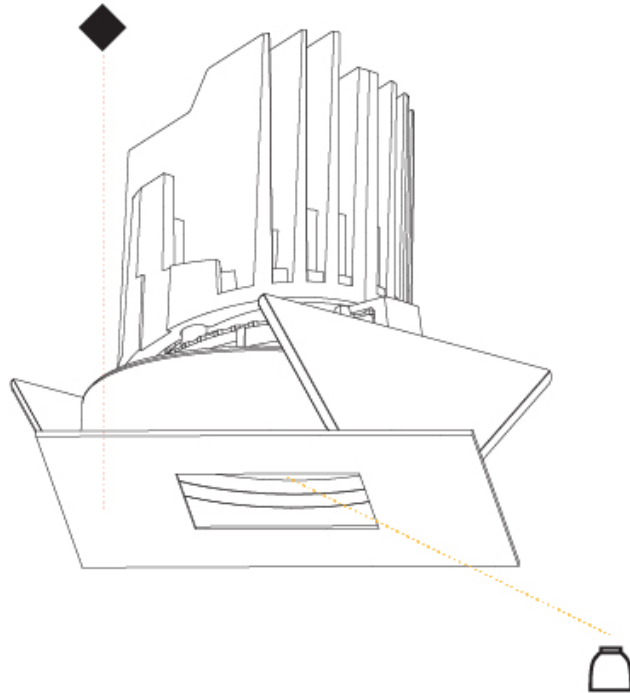

BIONIQ SQUARE PINHOLE RECESSED

A35377-

PROJECT

TYPE

SPECIFIER

QUANTITY

DATE