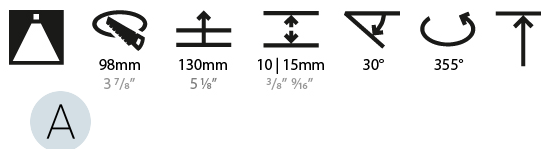

PHYSICAL

Shape: Square
Length (mm): 107
Length (in): 4 ³/₁₆
Width (mm): 107
Width (in): 4 ³/₁₆
Depth (mm): 112
Depth (in): 4 ⁷/₁₆
Ceiling Thickness (mm): 10 / 12.5 / 15
Ceiling Thickness (in): 3/8 or 1/2 or 9/16
Min. Recessing Depth (mm): 130
Min. Recessing Depth (in): 5 ¹/₈
Light Distribution: Adjustable / Downlight
Weight (kg): 0.479
Weight (lbs): 1.06
Fixture Finish: SSR / BKV / CWI / CRY / HAB / UFT / ITA / RUA / FTG / MYG / LOD / PUS / FRO / FUP / KIA / POP / BLS / SPG / MEY / GOH / GUM / CHC / COM / ABZ / JAG / OBR / MOS / ROR
Fixture Material: Aluminum Die Cast
Cut-out Measurements: 98mm / 3 7/8"

ELECTRICAL

Lamp Type: LED (Zhaga Standard)
Input Wattage (W): 16.5
Total Output Wattage (W): 14
Dimming: Tri-Mode (Non-Dimming and Phase Dimming (120Vac only) and 0-10V Dimming)
Driver Included: No
Driver Location: Recessed Housing
Driver Type: Constant Current - Universal
Driver Class: Class 2
Housing: See components
Input Voltage (V): 120 - 277
Constant Current (MA): 500

LED

Number of LEDs: 1
Color Temperature (°K): 2700 / 3000 / 3500 / 4000
Max. Delivered Lumen (lm): 940 / 980 / 1029 / 1050
Nominal Lumen (lm): 1386 / 1438 / 1511 / 1542
CRI: >90 CRI
Lamp Life (hrs): 50000

OPTICAL

Reflector°: 20 / 40 / 60
Adjustability: Rotational 355°; Tilt 30°

RATINGS AND CERTIFICATIONS

Certified By: Certified for North American Standards
IP rating: IP20